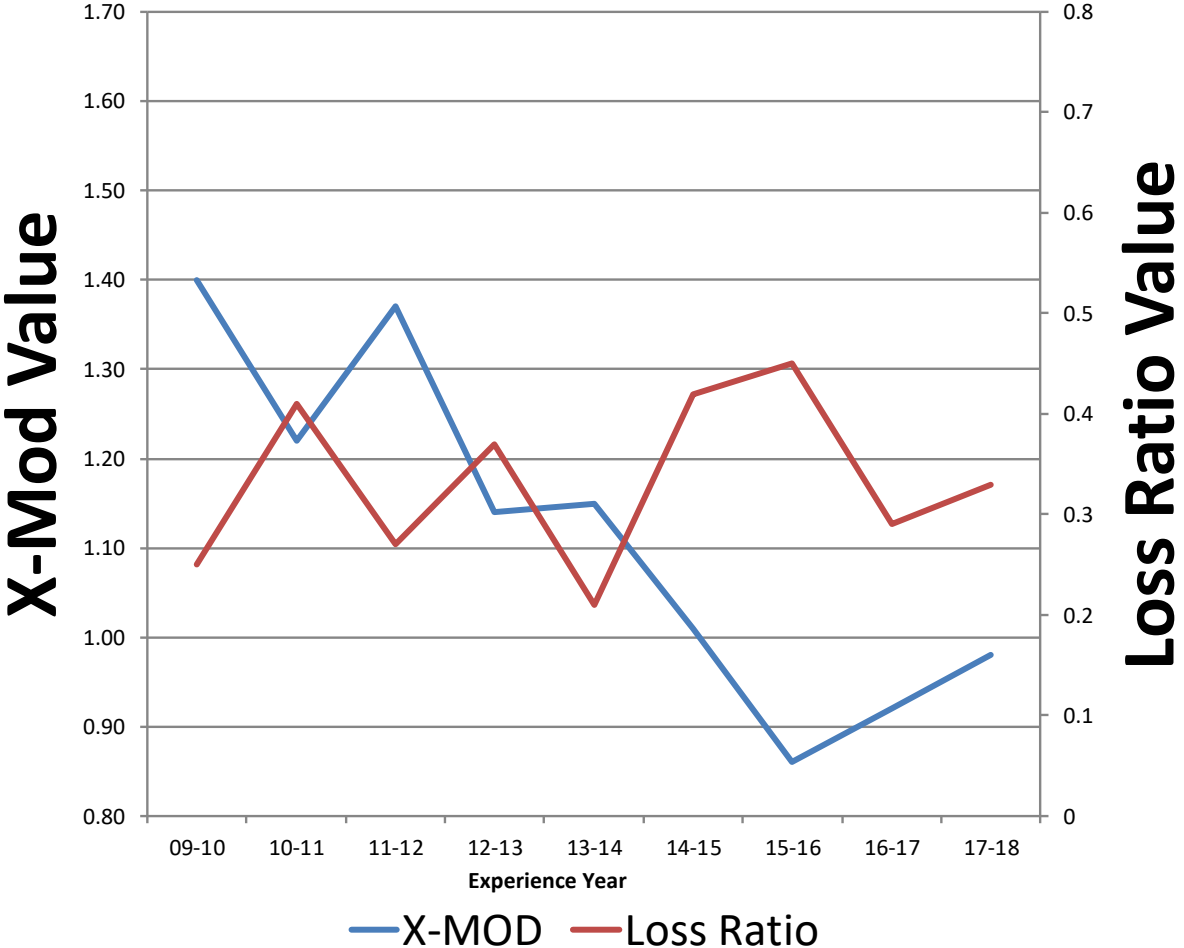

Plant Safety

Chris Littlefield
Kellogg Garden Products

Worker's Compensation Metrics

Days Since Last Lost Time Incident

TRIR by Location