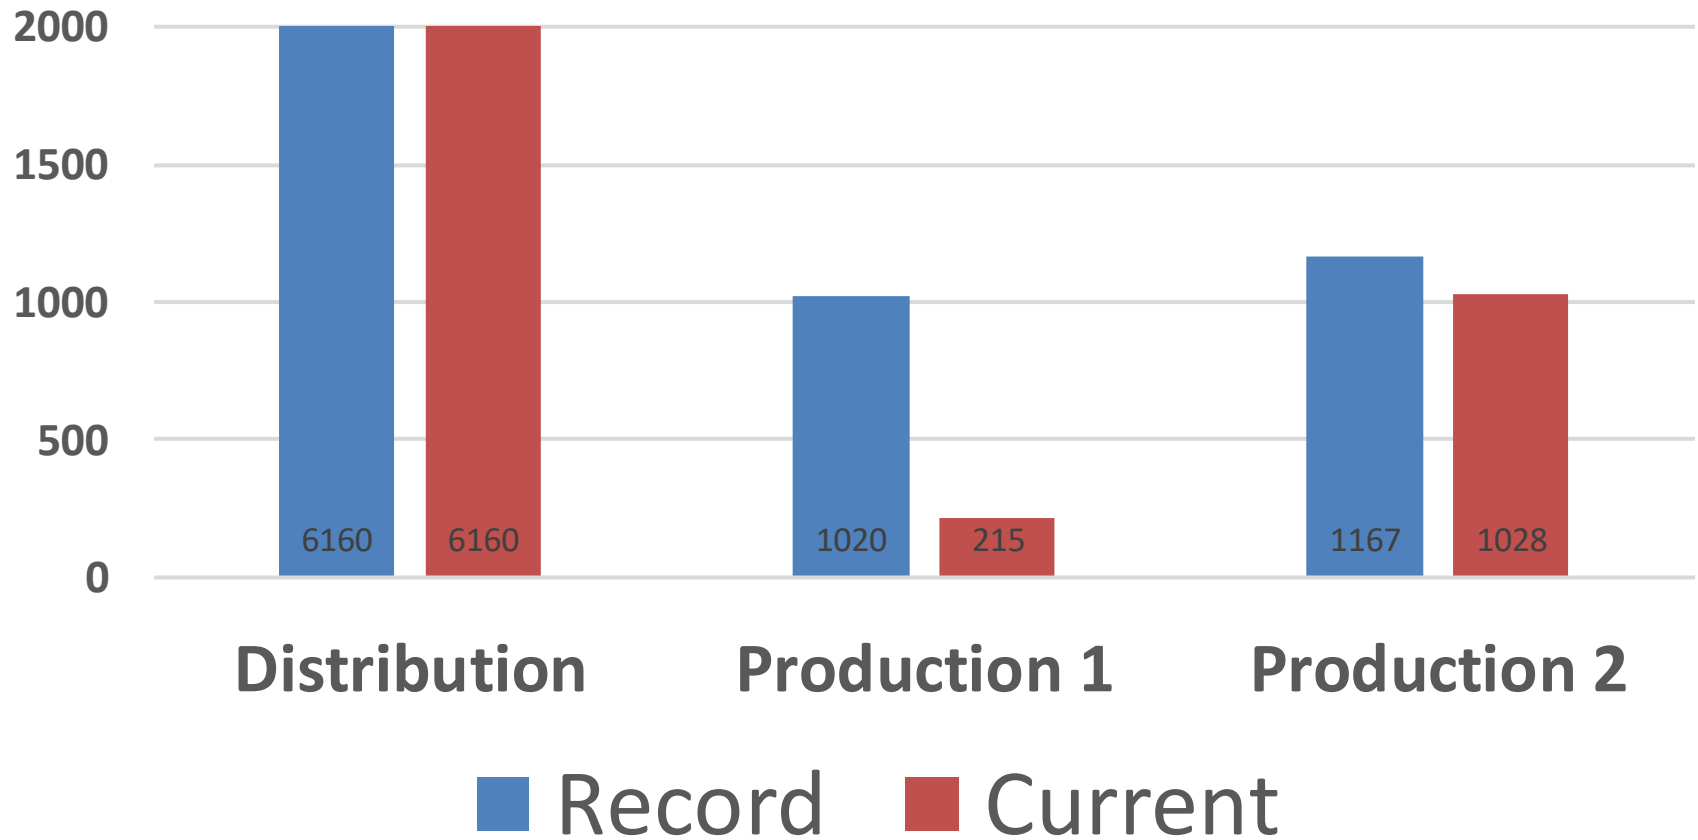

Plant Safety

Chris Littlefield
Kellogg Garden Products

Worker's Compensation Metrics

Days Since Last Lost Time Incident

TRIR by Location